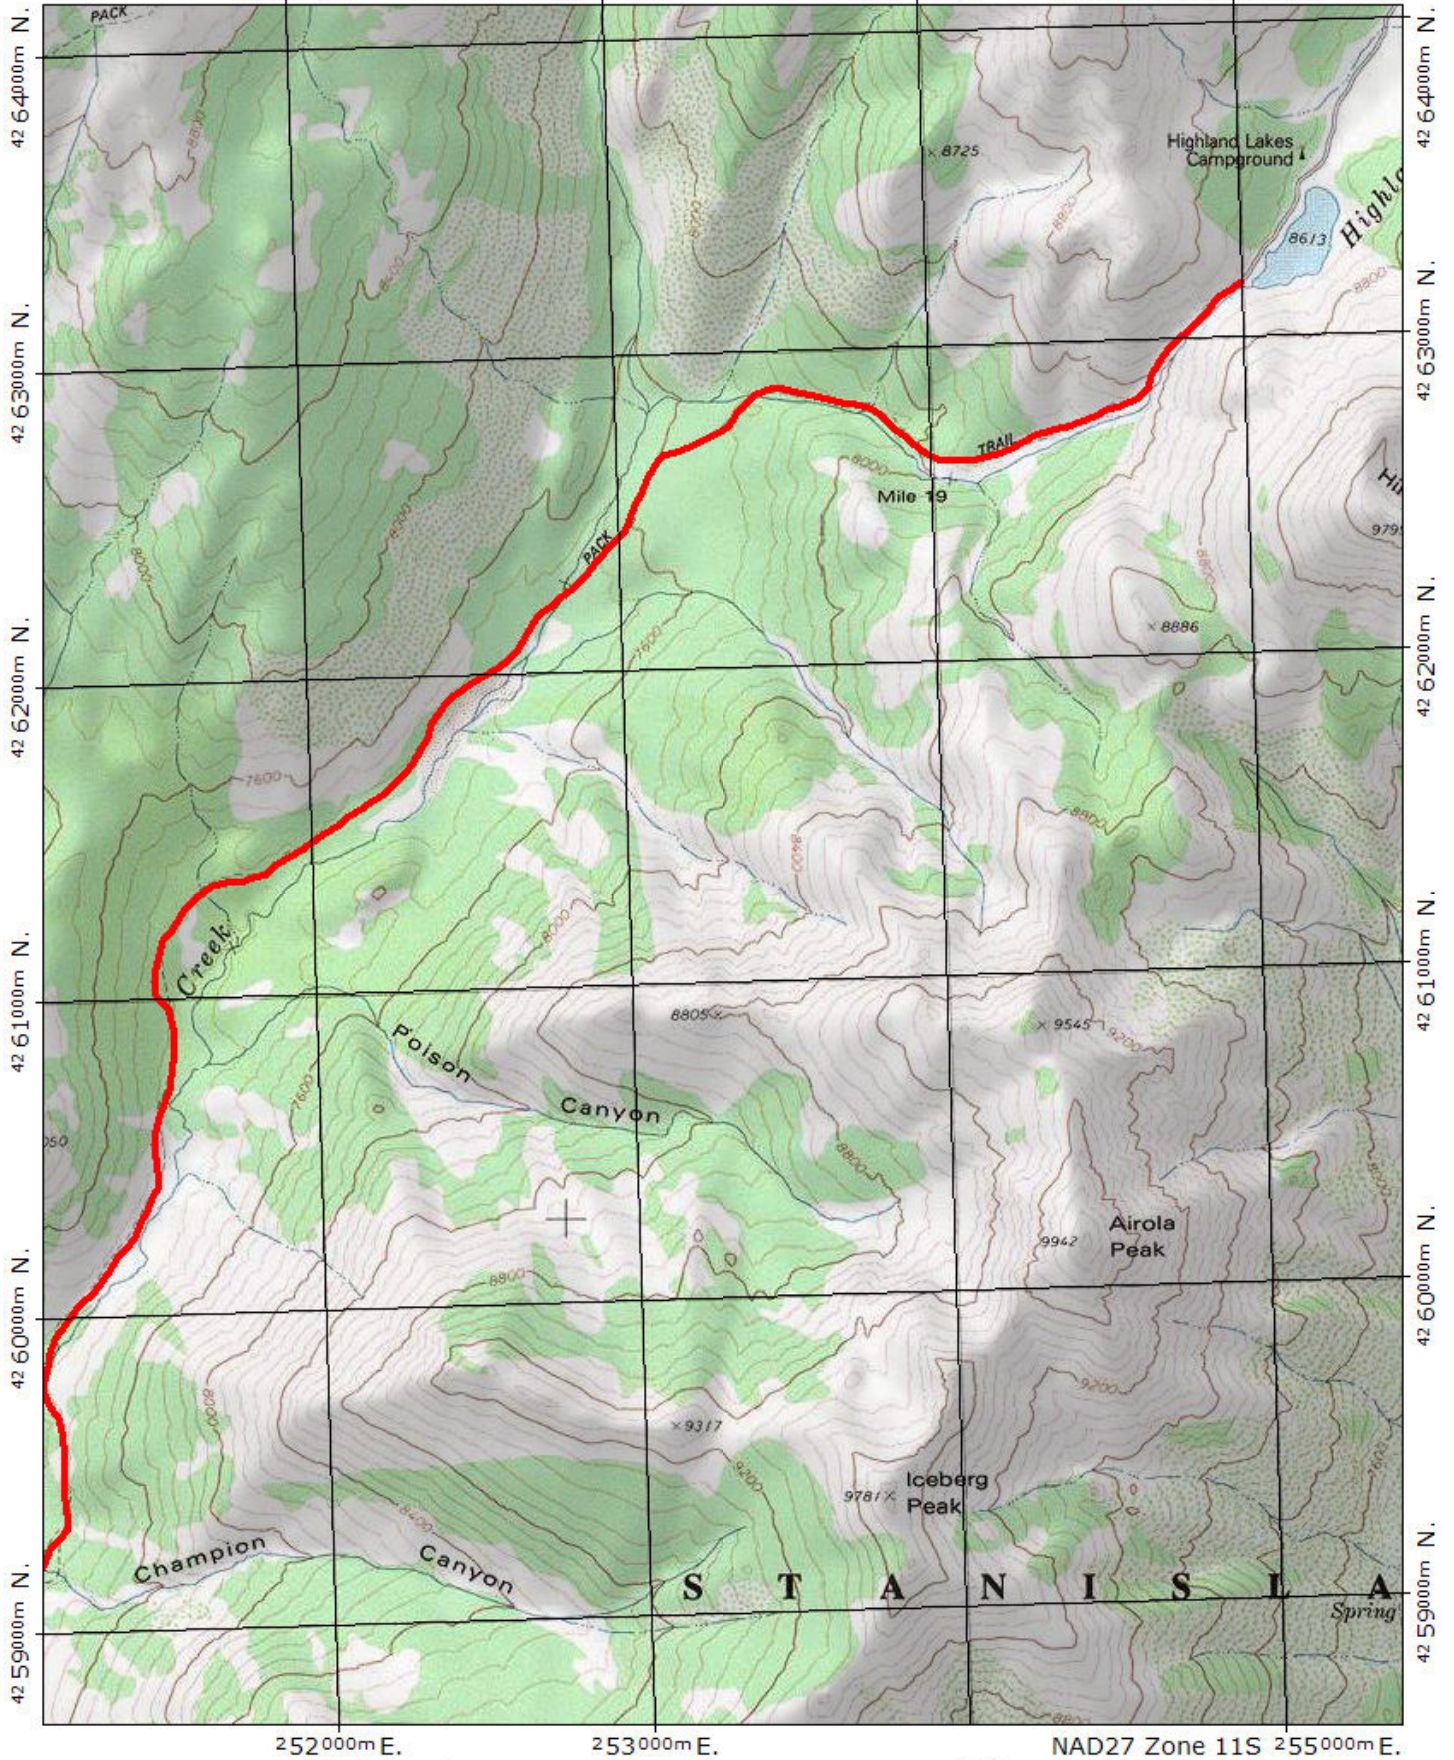

Highland Lakes To Hiram Meadow

252000m E.

253000m E.

254000m E.

NAD27 Zone 11S 255000m E.

TN
MN
15°

Map created with TOPO!® ©2003 National Geographic (www.nationalgeographic.com/topo)