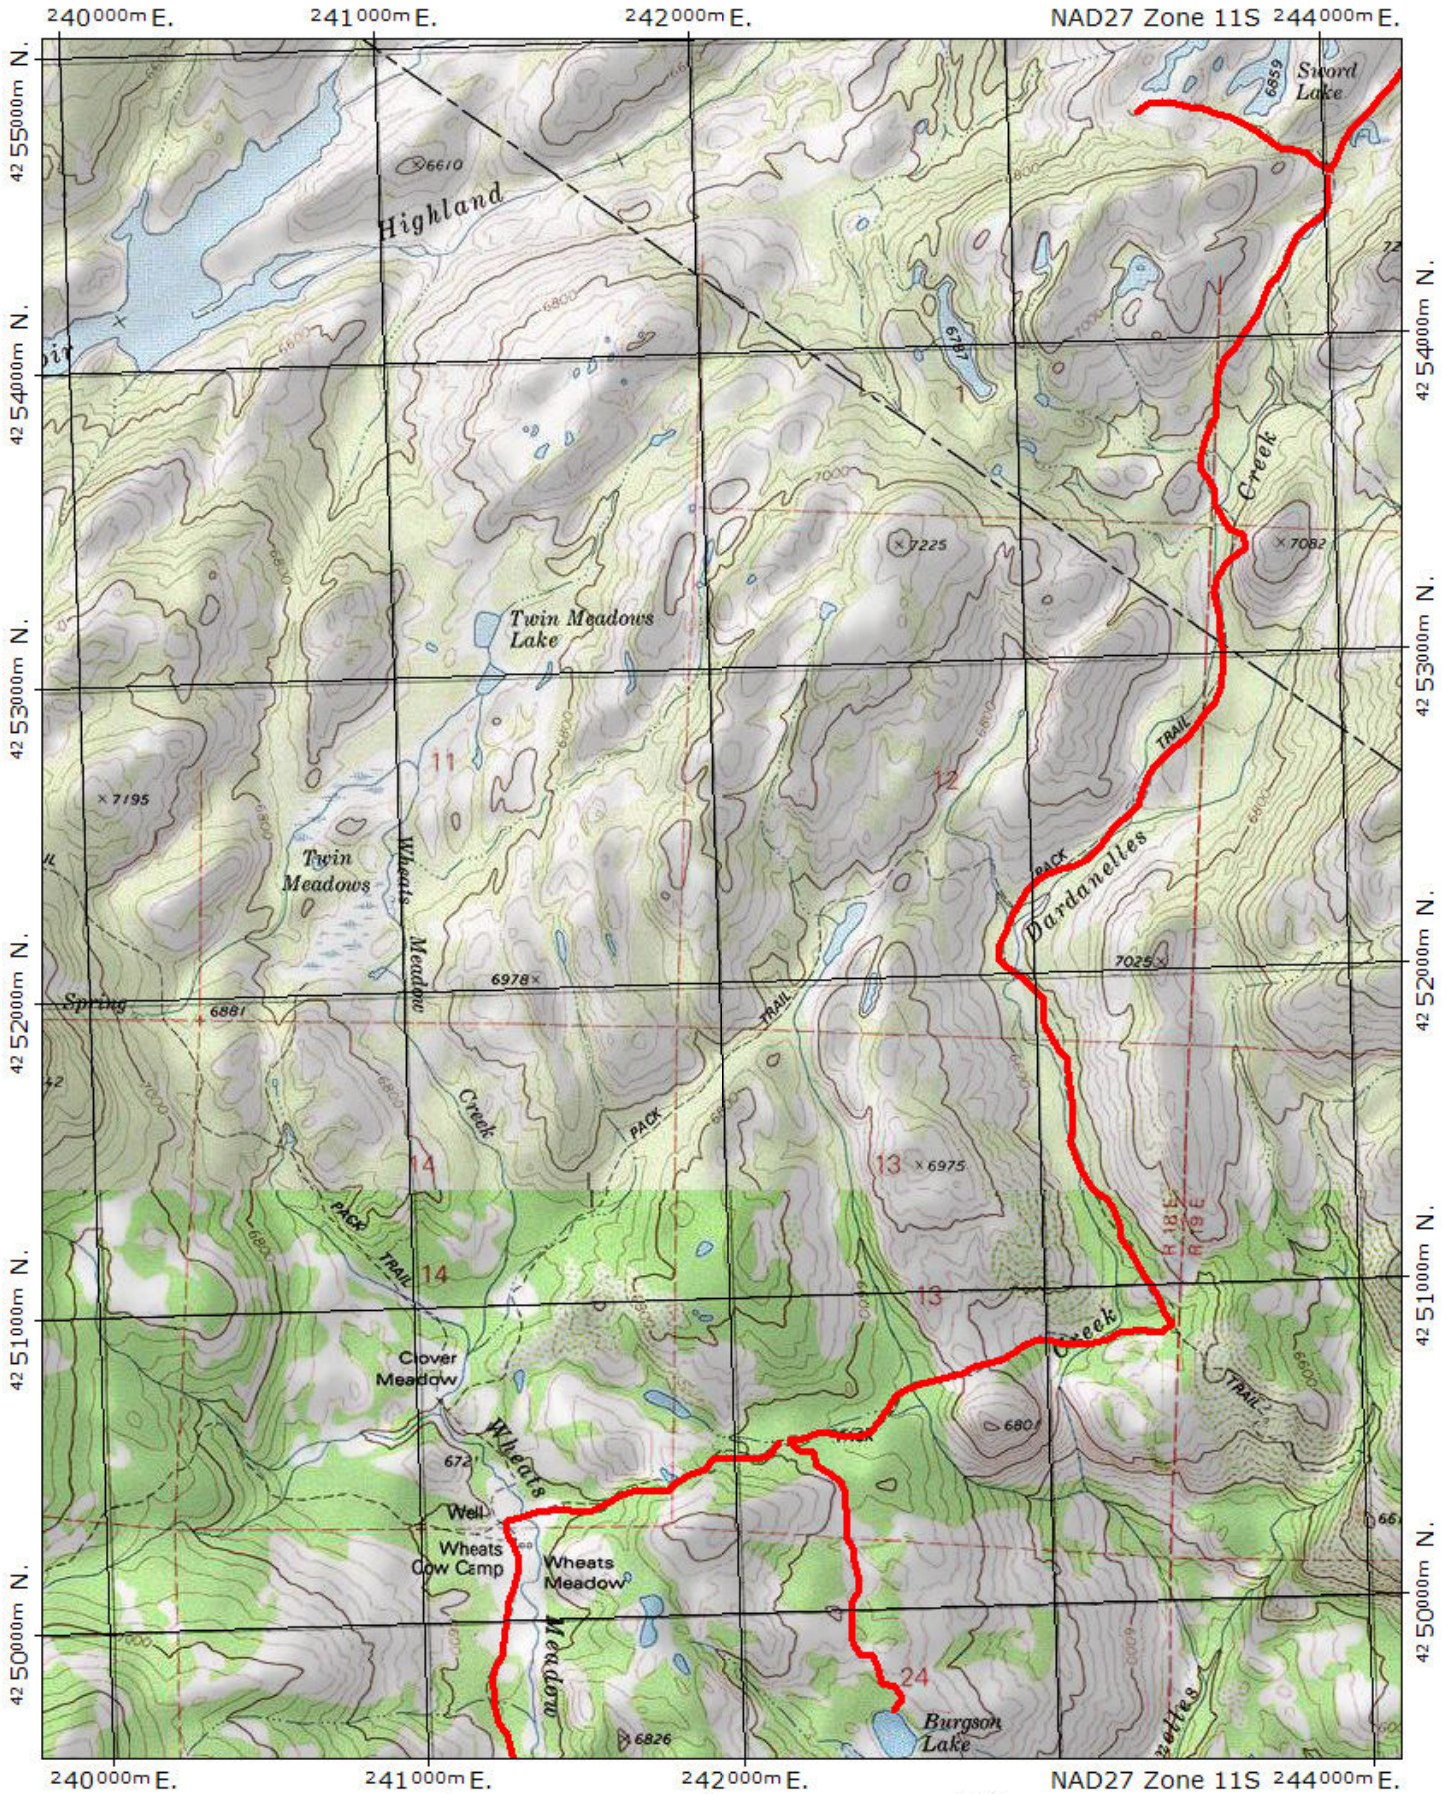

Lost Lake To Burgson Lake

TN
MN
15°